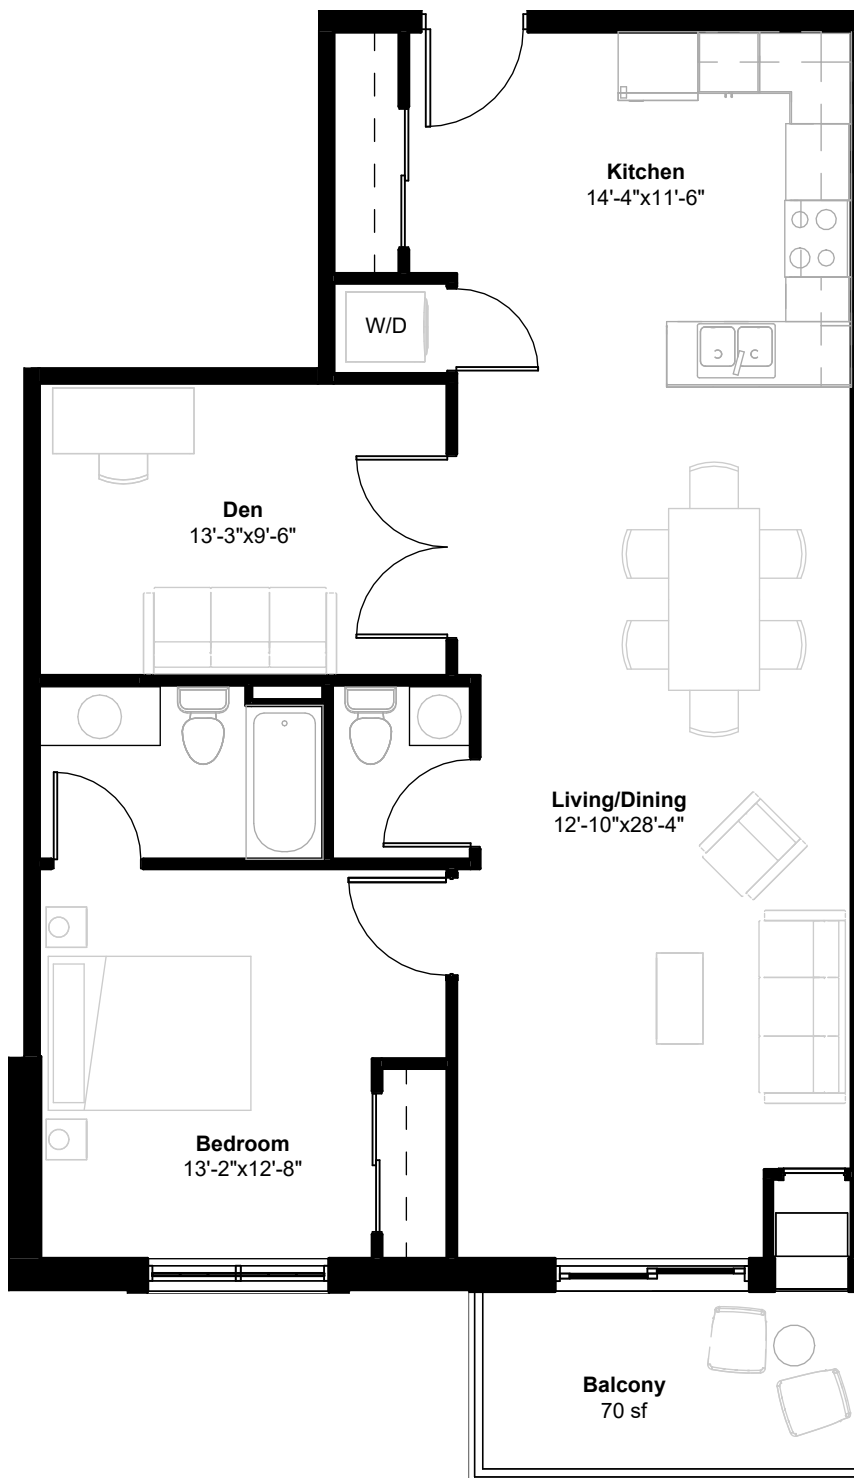

PORT PICTON

TAYLOR

1 BEDROOM + DEN

Unit 106, 206, 306,
406, 207, 307, 407

943 sf

1 Bedroom + Den
1.5 Bathroom

All illustrations are artist's concepts. All plans and dimensions are approximated and subject to change without notice. Note that plans and room dimensions may vary according to elevation. E&O.E.